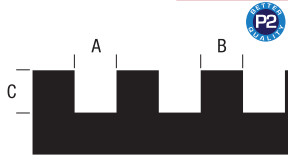

NOTCH TROWEL GUIDE

22 SERIES SQUARE

A	B	C	TYPE
1/16	1/16	1/16	SQ.
1.5mm	1.5mm	1.5mm	

38 SERIES SQUARE

A	B	C	TYPE
3/8	3/8	3/8	SQ.
10mm	10mm	10mm	

83 SERIES SQUARE

A	B	C	TYPE
1/4	1/4	1/8	SQ.
6mm	6mm	3mm	

81 SERIES SQUARE

A	B	C	TYPE
3/16	3/16	3/16	SQ.
5mm	5mm	5mm	

86 SERIES SQUARE

A	B	C	TYPE
11/64	11/64	11/64	SQ.
4.5mm	4.5mm	4.5mm	

88 SERIES SQUARE

A	B	C	TYPE
1/4	1/4	1/4	SQ.
6mm	6mm	6mm	

65 SERIES SQUARE

A	B	C	TYPE
1/8	1/8	1/8	SQ.
3mm	3mm	3mm	

51 SERIES SQUARE

A	B	C	TYPE
1/4	1/4	3/8	SQ.
6mm	6mm	10mm	

99 SERIES SQUARE

A	B	C	TYPE
1/2	1/2	1/2	SQ.
13mm	13mm	13mm	

13 SERIES U-NOTCH

A	B	C	TYPE
1/16	1/32	1/32	U
1.5mm	1mm	1mm	

57 SERIES U-NOTCH

A	B	C	TYPE
1/4	1/4	1/4	U
6mm	6mm	6mm	

A	B	C	TYPE
Equivalent to 1/4" x 1/4" x 1/4" (6 x 6 x 6mm) Square Notch			Irreg.

93 SERIES IRREGULAR

A	B	C	TYPE
Equivalent to 1/4" x 3/8" x 1/4" (6 x 10 x 6mm) Square Notch			Irreg.

94 SERIES IRREGULAR

A	B	C	TYPE
Equivalent to 1/2" x 1/2" x 1/2" (13 x 13 x 13mm) Square Notch			Irreg.