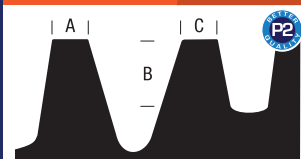

49 SERIES FLAT-V

A	B	C	TYPE
1/4	5/16	3/16	Flat-V
6mm	8mm	5mm	

55 SERIES FLAT-V

A	B	C	TYPE
5/16	1/16	1/4	Flat-V
8mm	1.5mm	6mm	

59 SERIES FLAT-V

A	B	C	TYPE
3/16	1/2	1/4	Flat-V
5mm	13mm	6mm	

92 SERIES IRREGULAR

A	B	C	TYPE
Equivalent to 1/4" x 1/4" x 1/4" (6 x 6 x 6mm) Square Notch			Irreg.

93 SERIES IRREGULAR

A	B	C	TYPE
Equivalent to 1/4" x 3/8" x 1/4" (6 x 10 x 6mm) Square Notch			Irreg.

94 SERIES IRREGULAR

A	B	C	TYPE
Equivalent to 1/2" x 1/2" x 1/2" (13 x 13 x 13mm) Square Notch			Irreg.