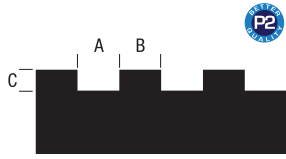

NOTCH TROWEL GUIDE

22 SERIES SQUARE

A	B	C	TYPE
1/16	1/16	1/16	SQ.
1.5mm	1.5mm	1.5mm	

38 SERIES SQUARE

A	B	C	TYPE
3/8	3/8	3/8	SQ.
10mm	10mm	10mm	

83 SERIES SQUARE

A	B	C	TYPE
1/4	1/4	1/8	SQ.
6mm	6mm	3mm	

81 SERIES SQUARE

A	B	C	TYPE
3/16	3/16	3/16	SQ.
5mm	5mm	5mm	

86 SERIES SQUARE

A	B	C	TYPE
11/64	11/64	11/64	SQ.
4.5mm	4.5mm	4.5mm	

88 SERIES SQUARE

A	B	C	TYPE
1/4	1/4	1/4	SQ.
6mm	6mm	6mm	

65 SERIES SQUARE

A	B	C	TYPE
1/8	1/8	1/8	SQ.
3mm	3mm	3mm	

51 SERIES SQUARE

A	B	C	TYPE
1/4	1/4	3/8	SQ.
6mm	6mm	10mm	

99 SERIES SQUARE

A	B	C	TYPE
1/2	1/2	1/2	SQ.
13mm	13mm	13mm	

13 SERIES U-NOTCH

A	B	C	TYPE
1/16	1/32	1/32	U
1.5mm	1mm	1mm	

57 SERIES U-NOTCH

A	B	C	TYPE
1/4	1/4	1/4	U
6mm	6mm	6mm	

A	B	C	TYPE
Equivalent to 1/4" x 1/4" x 1/4" (6 x 6 x 6mm) Square Notch			Irreg.

93 SERIES IRREGULAR

A	B	C	TYPE
Equivalent to 1/4" x 3/8" x 1/4" (6 x 10 x 6mm) Square Notch			Irreg.

94 SERIES IRREGULAR

A	B	C	TYPE
Equivalent to 1/2" x 1/2" x 1/2" (13 x 13 x 13mm) Square Notch			Irreg.