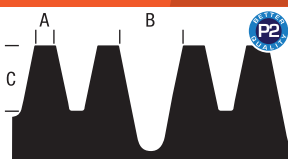

49 SERIES FLAT-V

A	B	C	TYPE
1/4	5/16	3/16	Flat-V
6mm	8mm	5mm	

55 SERIES FLAT-V

A	B	C	TYPE
5/16	1/16	1/4	Flat-V
8mm	1.5mm	6mm	

59 SERIES FLAT-V

A	B	C	TYPE
3/16	1/2	1/4	Flat-V
5mm	13mm	6mm	

92 SERIES IRREGULAR

A	B	C	TYPE
Equivalent to 1/4" x 1/4" x 1/4" (6 x 6 x 6mm) Square Notch			Irreg.

93 SERIES IRREGULAR

A	B	C	TYPE
Equivalent to 1/4" x 3/8" x 1/4" (6 x 10 x 6mm) Square Notch			Irreg.

94 SERIES IRREGULAR

A	B	C	TYPE
Equivalent to 1/2" x 1/2" x 1/2" (13 x 13 x 13mm) Square Notch			Irreg.