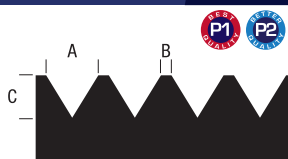

55 SERIES FLAT-V