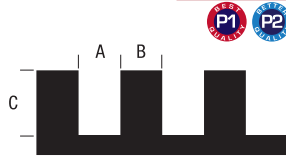

NOTCH TROWEL GUIDE

22 SERIES SQUARE

A	B	C	TYPE
1/16	1/16	1/16	SQ.
1.5mm	1.5mm	1.5mm	

38 SERIES SQUARE

A	B	C	TYPE
3/8	3/8	3/8	SQ.
10mm	10mm	10mm	

83 SERIES SQUARE

A	B	C	TYPE
1/4	1/4	1/8	SQ.
6mm	6mm	3mm	

81 SERIES SQUARE

A	B	C	TYPE
3/16	3/16	3/16	SQ.
5mm	5mm	5mm	

86 SERIES SQUARE

A	B	C	TYPE
11/64	11/64	11/64	SQ.
4.5mm	4.5mm	4.5mm	

88 SERIES SQUARE

A	B	C	TYPE
1/4	1/4	1/4	SQ.
6mm	6mm	6mm	

65 SERIES SQUARE

A	B	C	TYPE
1/8	1/8	1/8	SQ.
3mm	3mm	3mm	

51 SERIES SQUARE

A	B	C	TYPE
1/4	1/4	3/8	SQ.
6mm	6mm	10mm	

99 SERIES SQUARE

A	B	C	TYPE
1/2	1/2	1/2	SQ.
13mm	13mm	13mm	

13 SERIES U-NOTCH

A	B	C	TYPE
1/16	1/32	1/32	U
1.5mm	1mm	1mm	

57 SERIES U-NOTCH

A	B	C	TYPE
1/4	1/4	1/4	U
6mm	6mm	6mm	