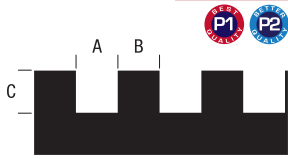

NOTCH TROWEL GUIDE

22 SERIES SQUARE

A	B	C	TYPE
1/16	1/16	1/16	SQ.
1.5mm	1.5mm	1.5mm	

38 SERIES SQUARE

A	B	C	TYPE
3/8	3/8	3/8	SQ.
10mm	10mm	10mm	

83 SERIES SQUARE

A	B	C	TYPE
1/4	1/4	1/8	SQ.
6mm	6mm	3mm	

81 SERIES SQUARE

A	B	C	TYPE
3/16	3/16	3/16	SQ.
5mm	5mm	5mm	

86 SERIES SQUARE

A	B	C	TYPE
11/64	11/64	11/64	SQ.
4.5mm	4.5mm	4.5mm	

88 SERIES SQUARE

A	B	C	TYPE
1/4	1/4	1/4	SQ.
6mm	6mm	6mm	

65 SERIES SQUARE

A	B	C	TYPE
1/8	1/8	1/8	SQ.
3mm	3mm	3mm	

A	B	C	TYPE
Equivalent to 1/4" x 1/4" x 1/4" (6 x 6 x 6mm) Square Notch			Irreg.

93 SERIES IRREGULAR

A	B	C	TYPE
Equivalent to 1/4" x 3/8" x 1/4" (6 x 10 x 6mm) Square Notch			Irreg.

94 SERIES IRREGULAR

A	B	C	TYPE
Equivalent to 1/2" x 1/2" x 1/2" (13 x 13 x 13mm) Square Notch			Irreg.