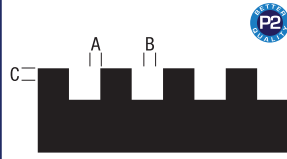

NOTCH TROWEL GUIDE

22 SERIES SQUARE

A	B	C	TYPE
1/16	1/16	1/16	SQ.
1.5mm	1.5mm	1.5mm	

38 SERIES SQUARE

A	B	C	TYPE
3/8	3/8	3/8	SQ.
10mm	10mm	10mm	

83 SERIES SQUARE

A	B	C	TYPE
1/4	1/4	1/8	SQ.
6mm	6mm	3mm	

81 SERIES SQUARE

A	B	C	TYPE
3/16	3/16	3/16	SQ.
5mm	5mm	5mm	

86 SERIES SQUARE

A	B	C	TYPE
11/64	11/64	11/64	SQ.
4.5mm	4.5mm	4.5mm	

88 SERIES SQUARE

A	B	C	TYPE
1/4	1/4	1/4	SQ.
6mm	6mm	6mm	

65 SERIES SQUARE

A	B	C	TYPE
1/8	1/8	1/8	SQ.
3mm	3mm	3mm	

A	B	C	TYPE
Equivalent to 1/4" x 1/4" x 1/4" (6 x 6 x 6mm) Square Notch			Irreg.

93 SERIES IRREGULAR

A	B	C	TYPE
Equivalent to 1/4" x 3/8" x 1/4" (6 x 10 x 6mm) Square Notch			Irreg.

94 SERIES IRREGULAR

A	B	C	TYPE
Equivalent to 1/2" x 1/2" x 1/2" (13 x 13 x 13mm) Square Notch			Irreg.

95 SERIES IRREGULAR

A	B	C	TYPE
5/16"			SLANT
8mm			

96 SERIES IRREGULAR

A	B	C	TYPE
1/4"			SLANT
6mm			

97 SERIES IRREGULAR

A	B	C	TYPE
13/32"			SLANT
10mm			

98 SERIES IRREGULAR/EURO

A	B	C	TYPE
n/a			Euro
n/a			