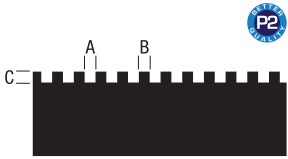

NOTCH TROWEL GUIDE

22 SERIES SQUARE

A	B	C	TYPE
1/16	1/16	1/16	SQ.
1.5mm	1.5mm	1.5mm	

38 SERIES SQUARE

A	B	C	TYPE
3/8	3/8	3/8	SQ.
10mm	10mm	10mm	

83 SERIES SQUARE

A	B	C	TYPE
1/4	1/4	1/8	SQ.
6mm	6mm	3mm	

81 SERIES SQUARE

A	B	C	TYPE
3/16	3/16	3/16	SQ.
5mm	5mm	5mm	

86 SERIES SQUARE

A	B	C	TYPE
11/64	11/64	11/64	SQ.
4.5mm	4.5mm	4.5mm	

88 SERIES SQUARE

A	B	C	TYPE
1/4	1/4	1/4	SQ.
6mm	6mm	6mm	

65 SERIES SQUARE

A	B	C	TYPE
1/8	1/8	1/8	SQ.
3mm	3mm	3mm	

51 SERIES SQUARE

A	B	C	TYPE
1/4	1/4	3/8	SQ.
6mm	6mm	10mm	

99 SERIES SQUARE

A	B	C	TYPE
1/2	1/2	1/2	SQ.
13mm	13mm	13mm	

13 SERIES U-NOTCH

A	B	C	TYPE
1/16	1/32	1/32	U
1.5mm	1mm	1mm	

57 SERIES U-NOTCH

A	B	C	TYPE
1/4	1/4	1/4	U
6mm	6mm	6mm	

A	B	C	TYPE
Equivalent to 1/4" x 1/4" x 1/4" (6 x 6 x 6mm) Square Notch			Irreg.

93 SERIES IRREGULAR

A	B	C	TYPE
Equivalent to 1/4" x 3/8" x 1/4" (6 x 10 x 6mm) Square Notch			Irreg.

94 SERIES IRREGULAR

A	B	C	TYPE
Equivalent to 1/2" x 1/2" x 1/2" (13 x 13 x 13mm) Square Notch			Irreg.