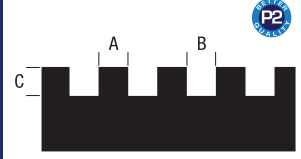

NOTCH TROWEL GUIDE

22 SERIES SQUARE

A	B	C	TYPE
1/16	1/16	1/16	SQ.
1.5mm	1.5mm	1.5mm	

38 SERIES SQUARE

A	B	C	TYPE
3/8	3/8	3/8	SQ.
10mm	10mm	10mm	

83 SERIES SQUARE

A	B	C	TYPE
1/4	1/4	1/8	SQ.
6mm	6mm	3mm	

81 SERIES SQUARE

A	B	C	TYPE
3/16	3/16	3/16	SQ.
5mm	5mm	5mm	

86 SERIES SQUARE

A	B	C	TYPE
11/64	11/64	11/64	SQ.
4.5mm	4.5mm	4.5mm	

88 SERIES SQUARE

A	B	C	TYPE
1/4	1/4	1/4	SQ.
6mm	6mm	6mm	

65 SERIES SQUARE

A	B	C	TYPE
1/8	1/8	1/8	SQ.
3mm	3mm	3mm	

51 SERIES SQUARE

A	B	C	TYPE
1/4	1/4	3/8	SQ.
6mm	6mm	10mm	

99 SERIES SQUARE

A	B	C	TYPE
1/2	1/2	1/2	SQ.
13mm	13mm	13mm	

13 SERIES U-NOTCH

A	B	C	TYPE
1/16	1/32	1/32	U
1.5mm	1mm	1mm	

57 SERIES U-NOTCH

A	B	C	TYPE
1/4	1/4	1/4	U
6mm	6mm	6mm	

95 SERIES IRREGULAR

A	B	C	TYPE
5/16"			SLANT
8mm			

96 SERIES IRREGULAR

A	B	C	TYPE
1/4"			SLANT
6mm			

97 SERIES IRREGULAR

A	B	C	TYPE
13/32"			SLANT
10mm			

98 SERIES IRREGULAR/EURO

A	B	C	TYPE
n/a			Euro
n/a			