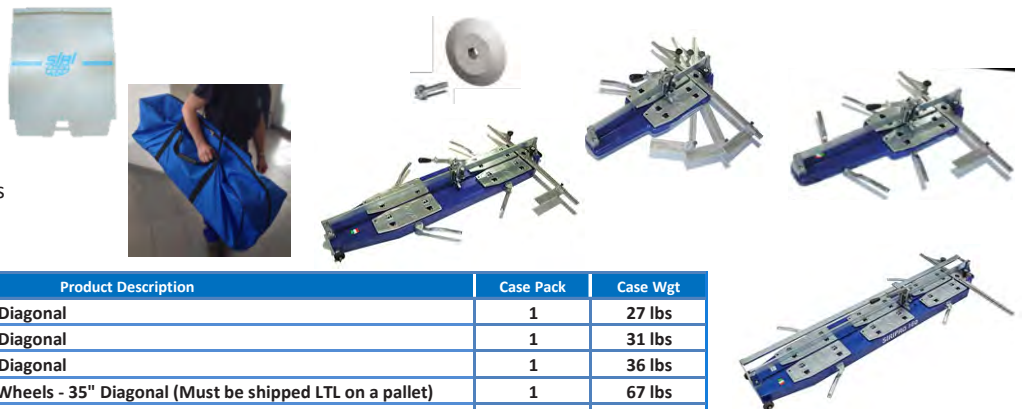

CUTTERS

TILE CUTTERS

SIRI Pro Tile Cutter

- Pushing System for Efficient Tile Cutting
- Angle Repetitive Cutting on All Types of Tiles
- Italy's Finest in Technology and Design
- Larger Models Include Roller Wheels