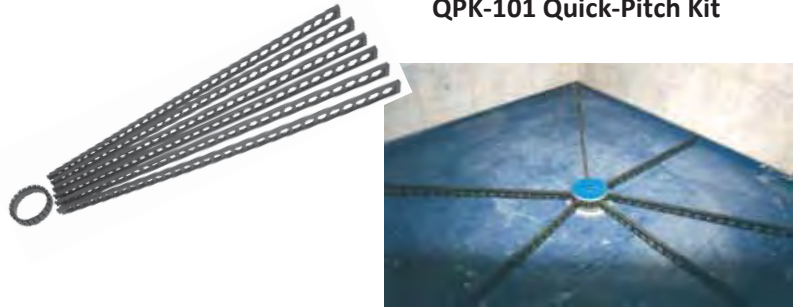

QPK-101 Quick-Pitch Kit