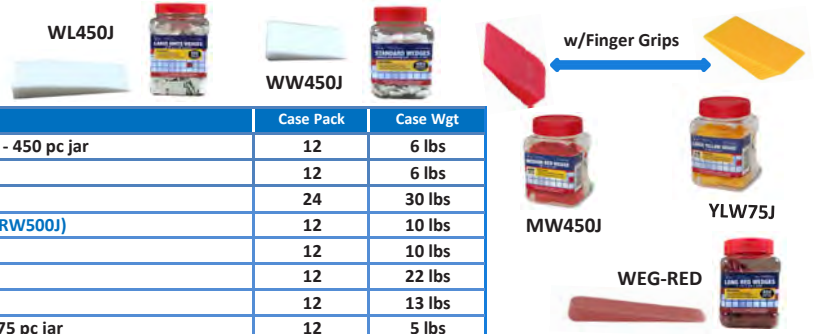

Standard Wedges

- Accurate Row Height w/Tile & Stone

Part #	Qty	Product Description	Case Pack	Case Wgt
MW450J	P1	5/8" x 1/2" x 1/8" Medium Red Wedge with Finger Grip - 450 pc jar	12	6 lbs
WEG	P1	5/8" x 1/2" x 1/8" White Wedges - 450 pc jar	12	6 lbs
WEG-FAB	P1	3-1/4" x 1-1/2" x 1/4" Fabricators Wedge - 50 pc jar	24	30 lbs
WEG-RED	P1	1-1/4" x 1/4" x 3/16" Red Wedge - 450 pc jar (Formerly RW500J)	12	10 lbs
WEG-SUPER	P1	1-1/8" x 15/16" x 1/4" Super Wedges - 75 pc jar	12	10 lbs
WL450J	P1	9/16" x 1-1/8" x 3/16" Large White Wedge - 450 pc jar	12	22 lbs
WW450J	P1	5/8" x 1/2" x 1/8" Small White Wedges - 450 pc jar	12	13 lbs
YLW75J	P1	1-1/8" x 1"x1/4" Large Yellow Wedge with Finger Grip - 75 pc jar	12	5 lbs