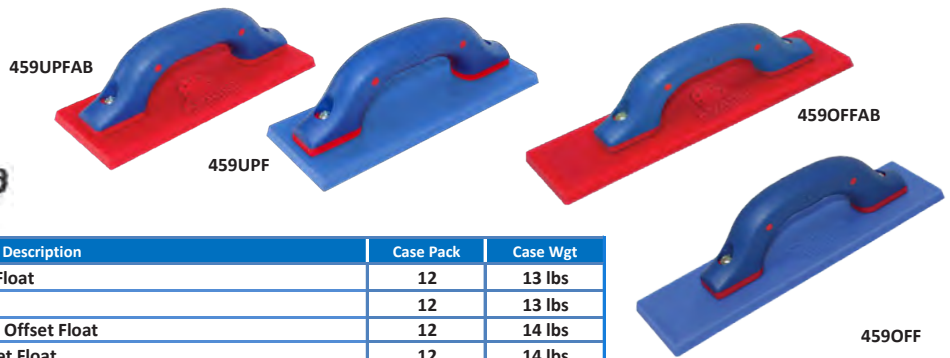

FLOATS

TRUBLUE GROUT FLOAT

- Soft Body For Cleaning Textured Tile & Stone
- Easy to Spread & Leaves Surface Clean
- Pure Urethane Construction

THE INDUSTRY'S FINEST

Part #	Qlt	Product Description	Case Pack	Case Wgt
459UPFAB	P1	3-1/2" x 9" TruBlue Red Urethane Bottini Float	12	13 lbs
459UPF	P1	3-1/2" x 9" TruBlue Urethane Primo Float	12	13 lbs
459OFFAB	P1	3" x 11-1/2" TruBlue Red Urethane Bottini Offset Float	12	14 lbs
459OFF	P1	3" x 11-1/2" TruBlue Urethane Primo Offset Float	12	14 lbs