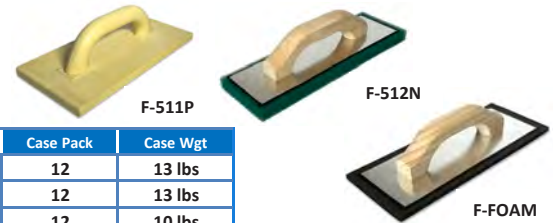

Miscellaneous Floats

Part #	Qty	Product Description	Case Pack	Case Wgt
F-511P	Pro	5-1/2" x 11" Polyurethane Float	12	13 lbs
F-512N	Pro	5" x 12" Neo Float	12	13 lbs
F-FOAM	Pro	4" x 12" Foam Float	12	10 lbs