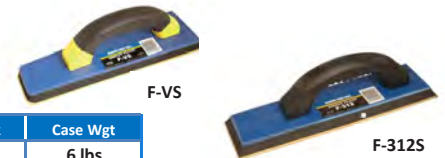

Offset Rubber Grout Float

- Gum Rubber and Black Closed-Cell Rubber

Part #	Qty	Product Description	Case Pack	Case Wgt
F-312S	Pro	3" x 12" Offset Grout Float with Plastic Handle	6	6 lbs
F-VS	Pro	11-1/2" Offset Tapered Grout Float with Soft-Grip Handle	6	7 lbs