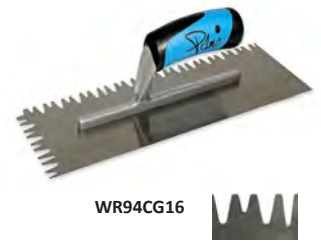

16" Carbon Steel Notch Trowel with Soft Grip Handle

- Weld Riveted Shank w/16" Blade

Part #	Qty	Product Description	Case Pack	Case Wgt
WR51CG16	P2	1/4" x 1/4" x 3/8" Square 16" Weld Riveted Notch Trowel	6	9 lbs
WR88CG16	P2	1/4" x 1/4" x 1/4" Square P2 Series 16" Weld Riveted Notch Trowel	6	9 lbs
WR99CG16	P2	1/2" x 1/2" x 1/2" Square P2 Series 16" Weld Riveted Notch Trowel	6	9 lbs
WR56CG16	P2	3/4" x 3/8" x 9/16" U P2 Series 16" Weld Riveted Notch Trowel	6	9 lbs

NOTCH TROWELS (Continued)

Primo Tools

Euro Style and Slant Notch Carbon Steel Trowels with Soft Grip Handle

- Weld Riveted Shank

Part #	Qlt	Product Description	Case Pack	Case Wgt
WR95CG	P2	9/16" x 9/64" x 5/16" Slant P2 Series Weld Riveted Notch Trowel	6	7 lbs
WR96CG	P2	5/16" x 1/8" x 5/16" Slant P2 Series Weld Riveted Notch Trowel	6	7 lbs
WR97CG	P2	1/2" x 5/32" x 1/2" Slant P2 Series Weld Riveted Notch Trowel	6	7 lbs
WR98CG	P2	Euro Notch P2 Series Weld Riveted Trowel	6	7 lbs

Irregular Notch Trowels with Soft Grip Handle

- Weld Riveted Shank

Part #	Qlt	Product Description	Case Pack	Case Wgt
WR92CG	P2	Equivalent to 1/4" x 1/4" x 1/4" Square P2 Series Weld Riveted Notch Trowel	6	7 lbs
WR93CG	P2	Equivalent to 1/4" x 3/8" x 1/4" Square P2 Series Weld Riveted Notch Trowel	6	7 lbs
WR94CG16	P2	Equivalent to 1/2" x 1/2" x 1/2" Square P2 Series 16" Weld Riveted Notch Trowel	6	9 lbs